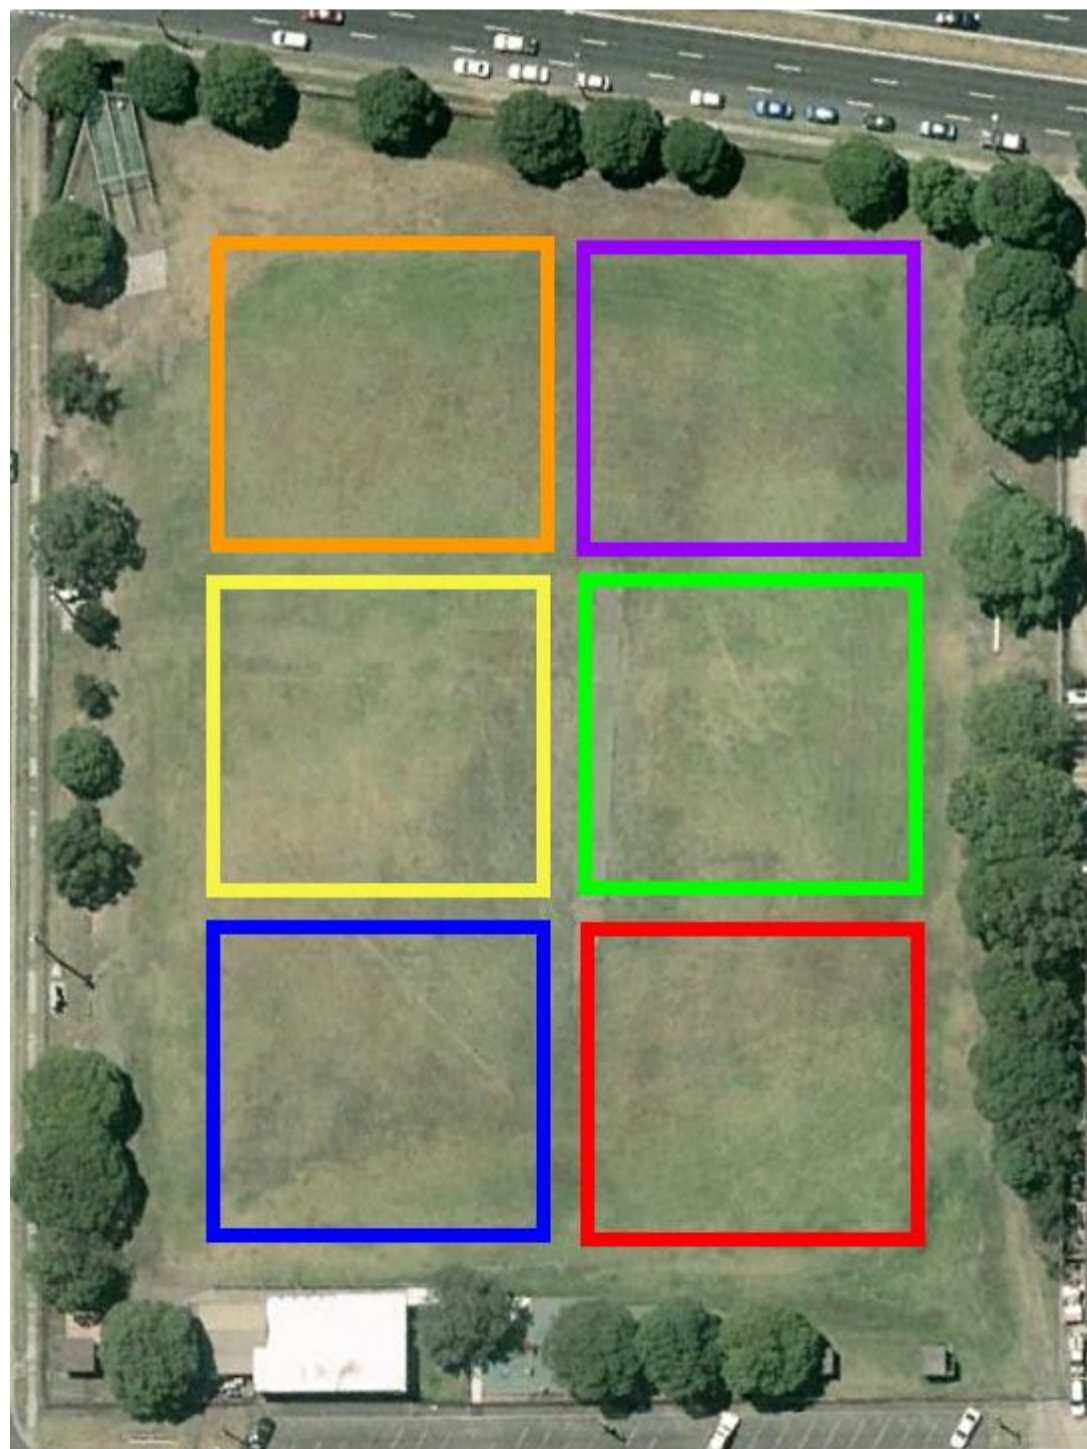

TRAINING ALLOCATIONS THURSDAY

ORANGE

4pm-5pm
5pm-6pm W9D/2
6pm-7:30pm U12C
7:30pm-9pm

PURPLE

4pm-5pm W6B/1
5pm-6pm W9D/1
6pm-7:30pm 18B
7:30pm-9pm W18B/2

YELLOW

4pm-5pm W8C/1
5pm-6pm U11E
6pm-7:30pm U14D
7:30pm-9pm AL3

GREEN

4pm-5pm
5pm-6pm U11D/2
6pm-7:30pm U14C
7:30pm-9pm U21F/2

BLUE

4pm-5pm
5pm-6pm U13D2
6pm-7:30pm U14A
7:30pm-9pm AL4/2

RED

4pm-5pm
5pm-6pm W9C
6pm-7:30pm U16/B
7:30pm-9pm AL4/1