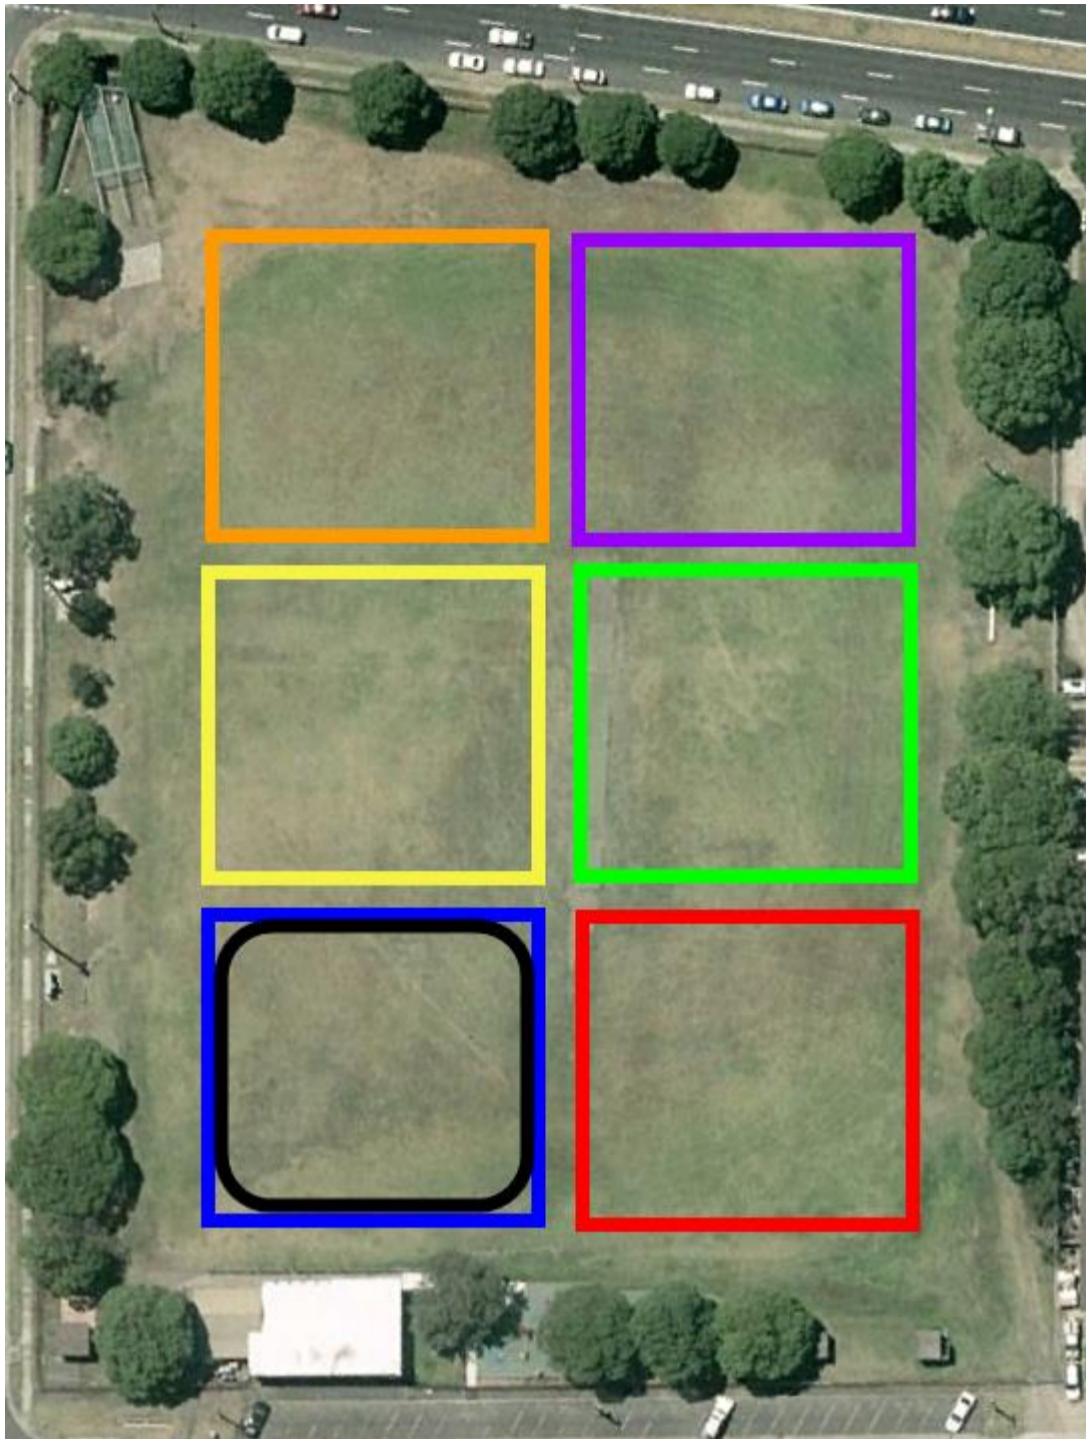

TRAINING ALLOCATIONS FRIDAY

BLACK

4:30pm-7:30pm Seagulls Reserved

ORANGE

4pm-5pm
5pm-6pm
6pm-7:30pm
7:30pm-9pm

U11D/1

PURPLE

4pm-5pm
5pm-6pm
6pm-7:30pm
7:30pm-9pm

U11C

YELLOW

4pm-5pm
5pm-6pm
6pm-7:30pm
7:30pm-9pm

W8B/2
W10D/2
U10B

GREEN

4pm-5pm
5pm-6pm
6pm-7:30pm
7:30pm-9pm

W11C/2
U9F/1

BLUE

7:30pm-9pm

RED

4pm-5pm
5pm-6pm
6pm-7:30pm
7:30pm-9pm

U10C
W9B
W12A/2