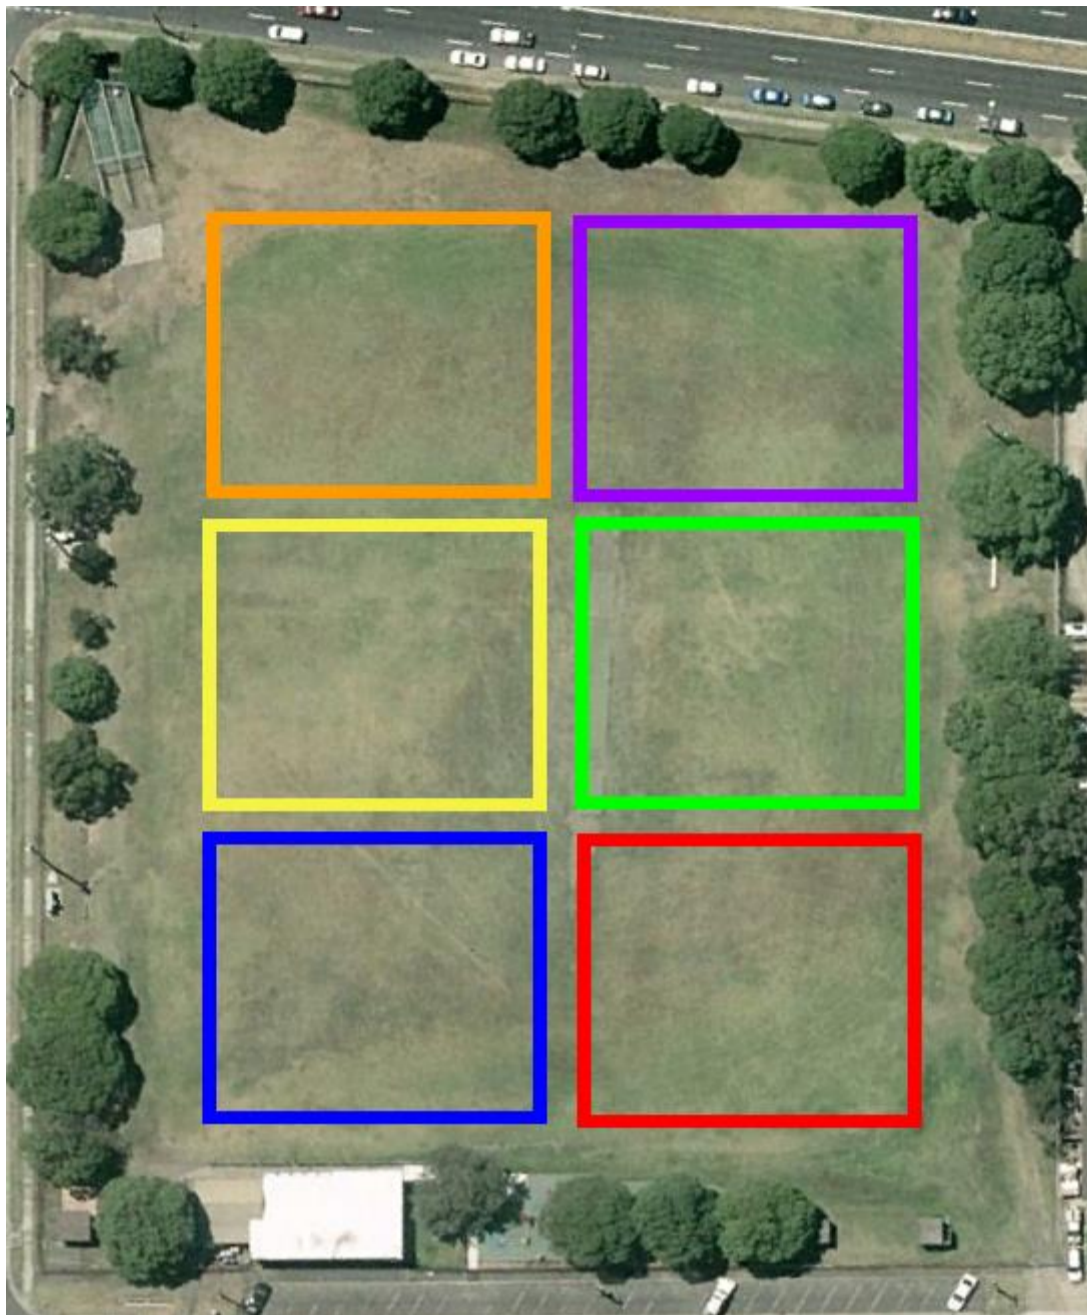

TRAINING ALLOCATIONS WEDNESDAY

ORANGE

4pm-5pm
5pm-6pm W11C/1
6pm-7:30pm W12B
7:30pm-9pm AL8/1

PURPLE

4pm-5pm
5pm-6pm U9D/2
6pm-7:30pm W14C/2
7:30pm-9pm AL6

YELLOW

4pm-5pm U8D
5pm-6pm U9B
6pm-7:30pm U12B
7:30pm-9pm 18E2

GREEN

4pm-5pm
5pm-6pm U9E/2
6pm-7:30pm U13C
7:30pm-9pm W21A/2

BLUE

4pm-5pm U8A/1
5pm-6pm
6pm-7:30pm W16C2
7:30pm-9pm WSF

RED

4pm-5pm U8A/2
5pm-6pm W10D/1
6pm-7:30pm W14D/1
7:30pm-9pm O35F